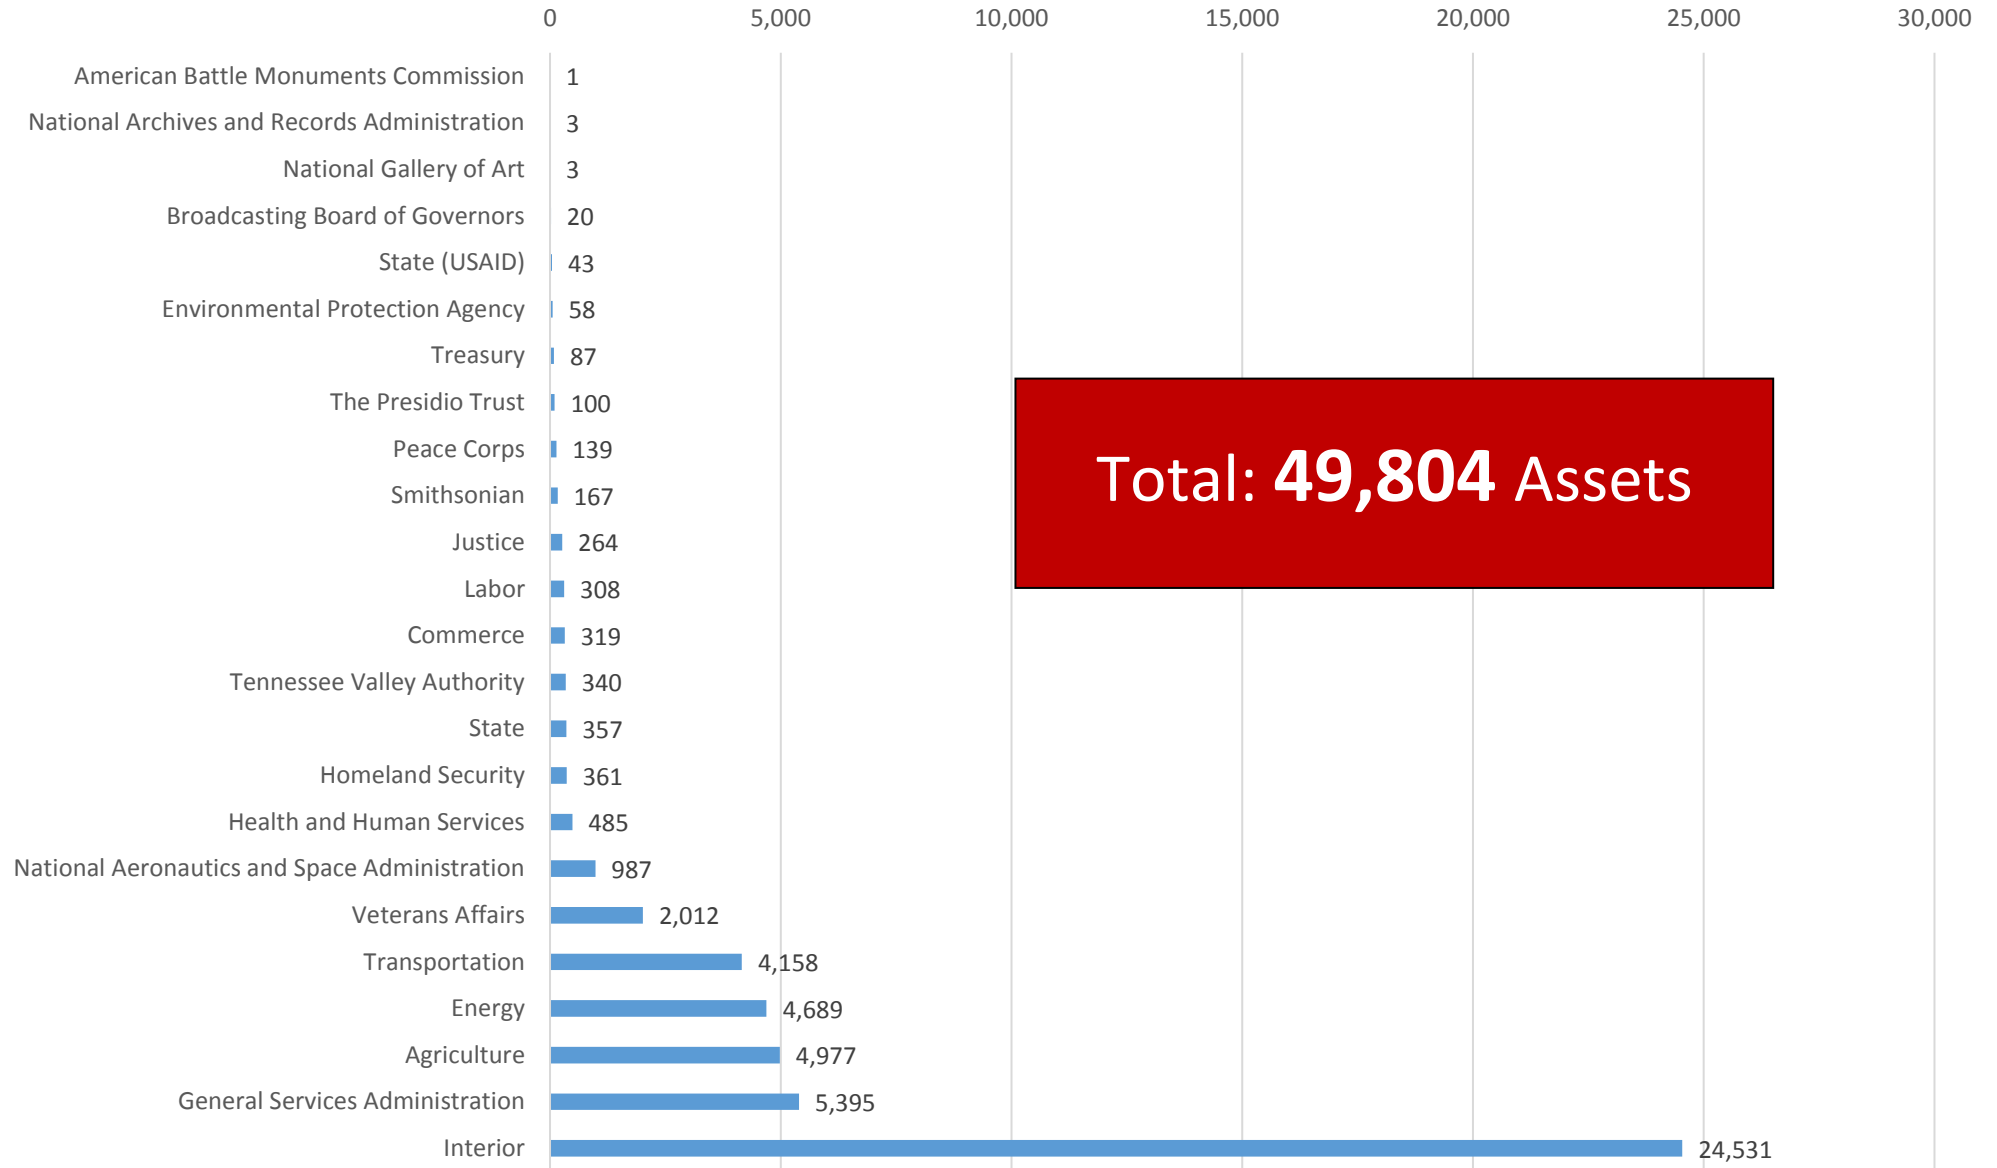

Facility Assets by Agency

(Data Centers, Offices, Parking Structures, Storage Facilities, and Warehouses)

Total: 49,804 Assets